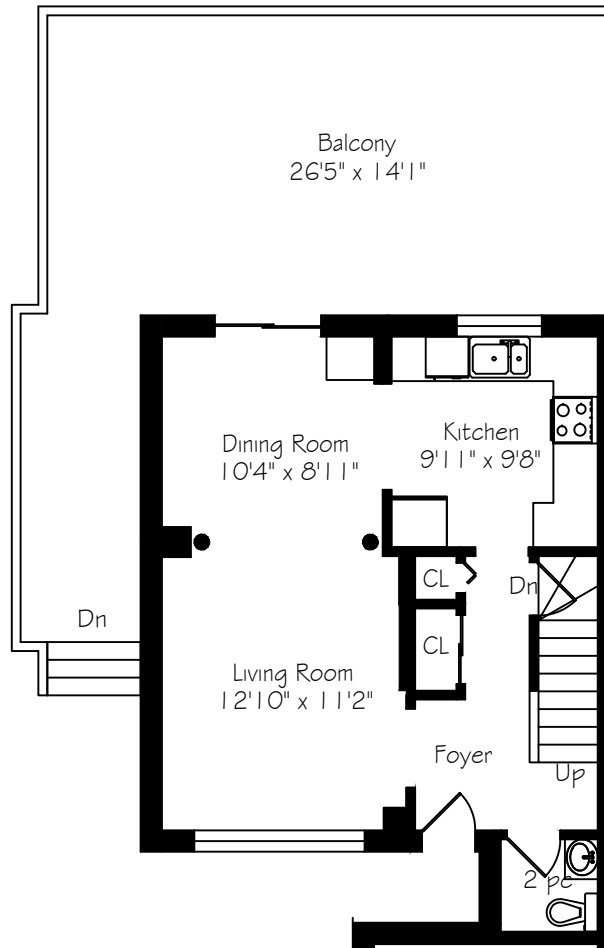

7045 Tamar Mews

Measurements and Calculations are approximate
To be used as guidelines only
www.measuredup.ca

Prepared for The Brazeau Team
ROYAL LePAGE Meadowtowne Realty

Lower Level
618 Square Feet

Main Floor
594 Square Feet
+ 264 Garage

Second Floor
664 Square Feet