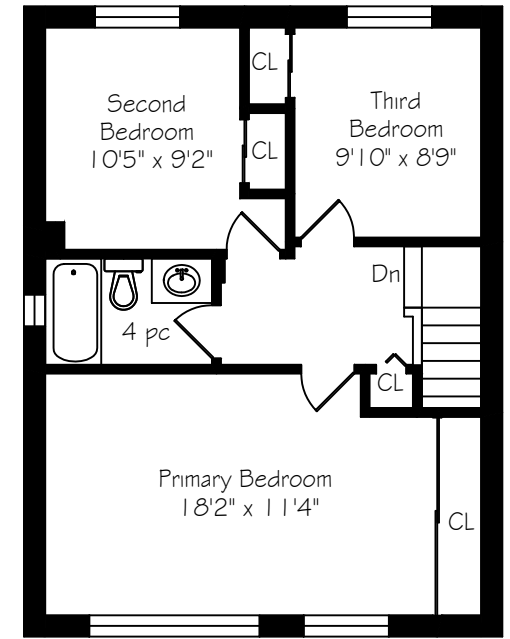

7045 Tamar Mews

Measurements and Calculations are approximate
To be used as guidelines only
www.measuredup.ca

Prepared for The Brazeau Team
ROYAL LePAGE Meadowtowne Realty

Lower Level
618 Square Feet

Main Floor
594 Square Feet
+ 264 Garage

Second Floor
664 Square Feet