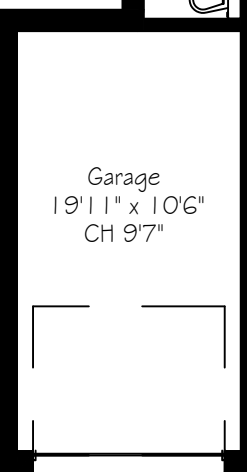

7045 Tamar Mews

Measurements and Calculations are approximate
To be used as guidelines only
www.measuredup.ca

Prepared for The Brazeau Team
ROYAL LePAGE Meadowtowne Realty

Lower Level
618 Square Feet

Main Floor
594 Square Feet
+ 264 Garage

Second Floor
664 Square Feet