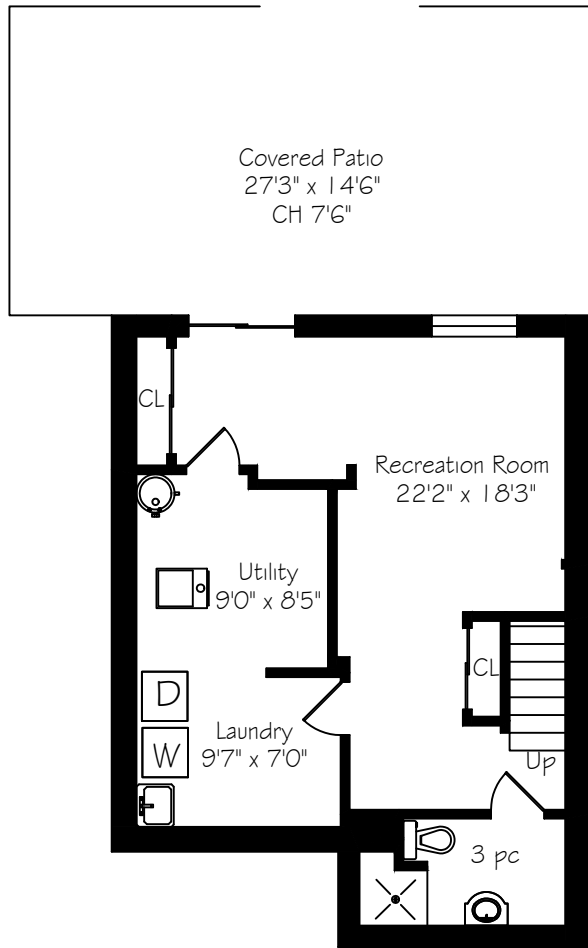

7045 Tamar Mews

Measurements and Calculations are approximate
To be used as guidelines only
www.measuredup.ca

Prepared for The Brazeau Team
ROYAL LePAGE Meadowtowne Realty

Lower Level
618 Square Feet

Main Floor
594 Square Feet
+ 264 Garage

Second Floor
664 Square Feet