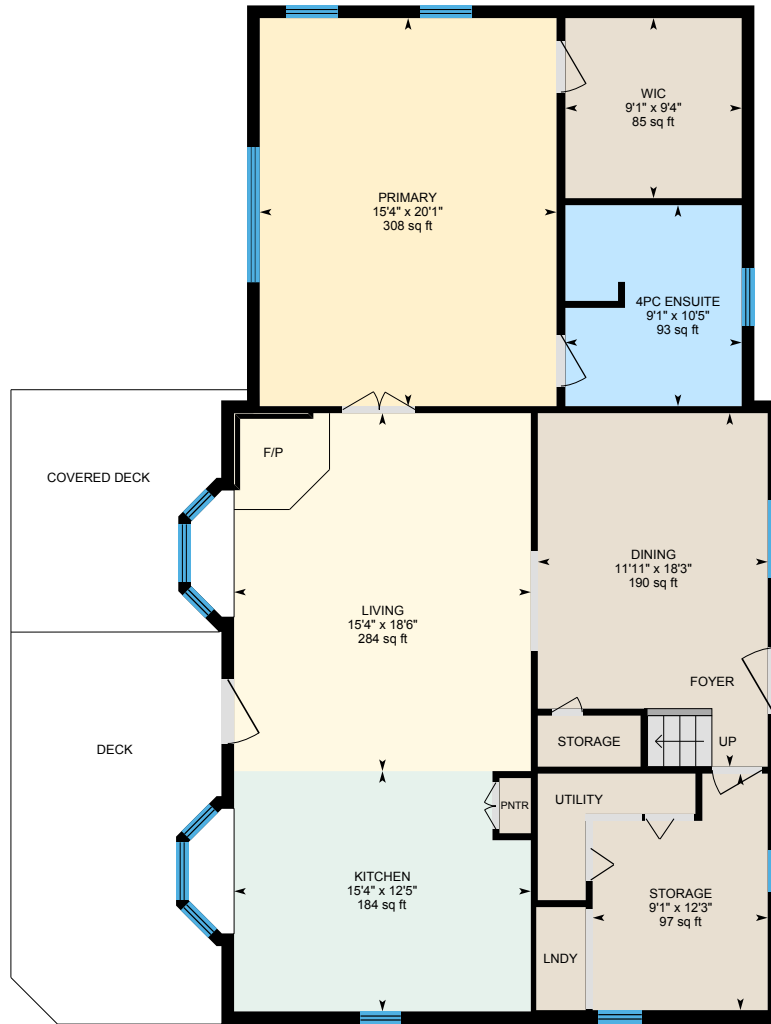

1371 Middletown Rd, Hamilton, ON

Main Building: Total Exterior Area Above Grade 2274.94 sq ft

Main Floor
Exterior Area 1470.67 sq ft

2nd Floor
Exterior Area 804.27 sq ft

1371 Middletown Rd, Hamilton, ON

Main Floor Exterior Area 1470.67 sq ft
Interior Area 1363.62 sq ft

PREPARED: 2024/07/23

1371 Middletown Rd, Hamilton, ON

2nd Floor Exterior Area 804.27 sq ft
Interior Area 726.28 sq ft
Excluded Area 66.01 sq ft

PREPARED: 2024/07/23