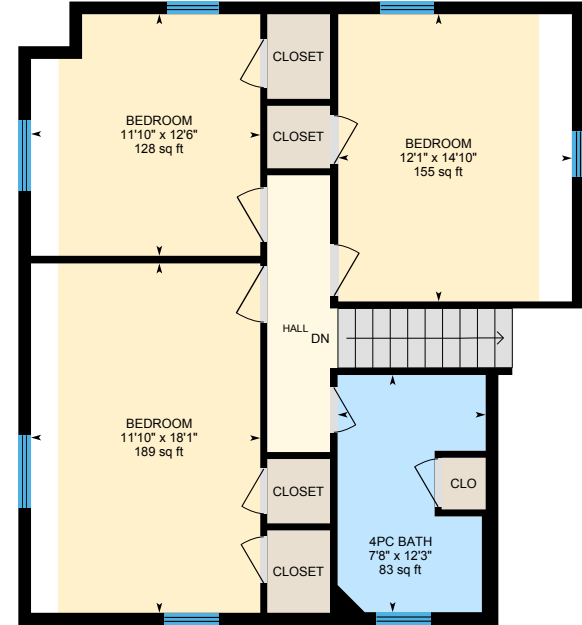

1371 Middletown Rd, Hamilton, ON

Main Building: Total Exterior Area Above Grade 2274.94 sq ft

Main Floor
Exterior Area 1470.67 sq ft

2nd Floor
Exterior Area 804.27 sq ft

1371 Middletown Rd, Hamilton, ON

Main Floor Exterior Area 1470.67 sq ft
Interior Area 1363.62 sq ft

PREPARED: 2024/07/23

1371 Middletown Rd, Hamilton, ON

2nd Floor Exterior Area 804.27 sq ft
Interior Area 726.28 sq ft
Excluded Area 66.01 sq ft

PREPARED: 2024/07/23