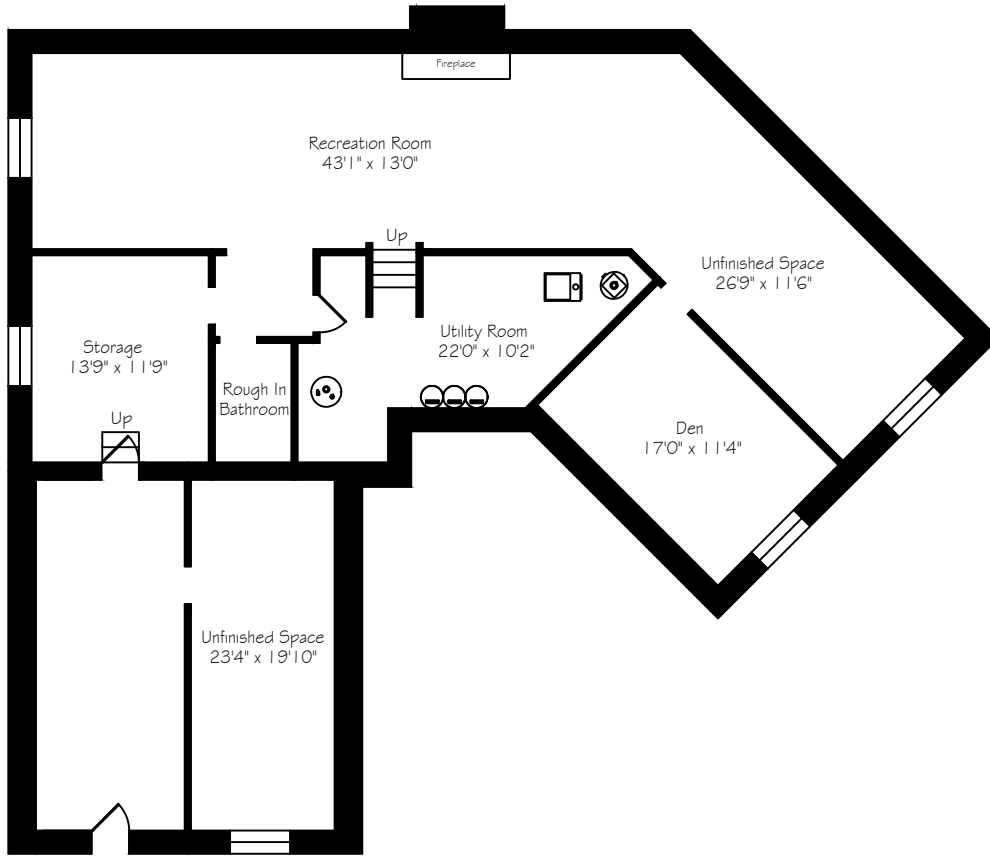

6715 Fifth Line

Nest Advantage, RLP Signature

Lower Level
2360 Square Feet