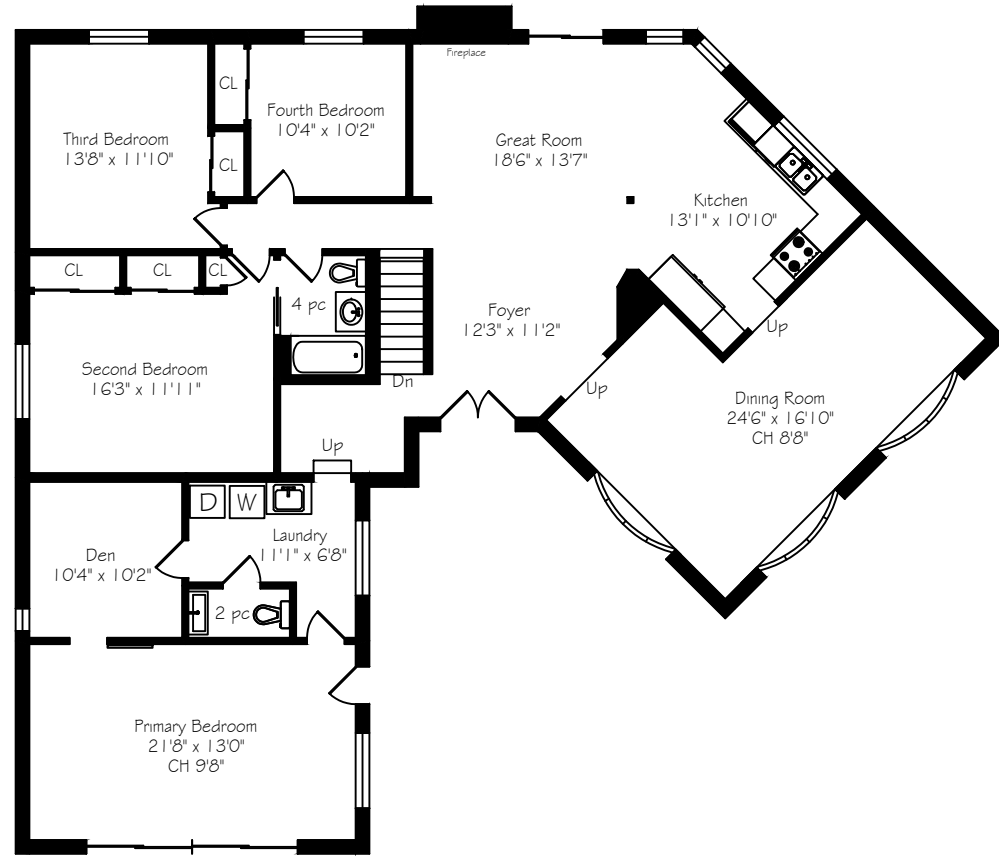

Main Floor
2360 Square Feet