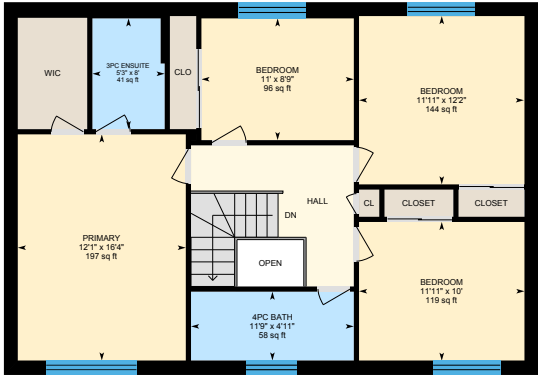

# 752 Laurier Ave, Milton, ON

White regions are excluded from total floor area in iGUIDE floor plans. All room dimensions and floor areas must be considered approximate and are subject to independent verification.

752 Laurier Ave, Milton, ON

White regions are excluded from total floor area in iGUIDE floor plans. All room dimensions and floor areas must be considered approximate and are subject to independent verification.