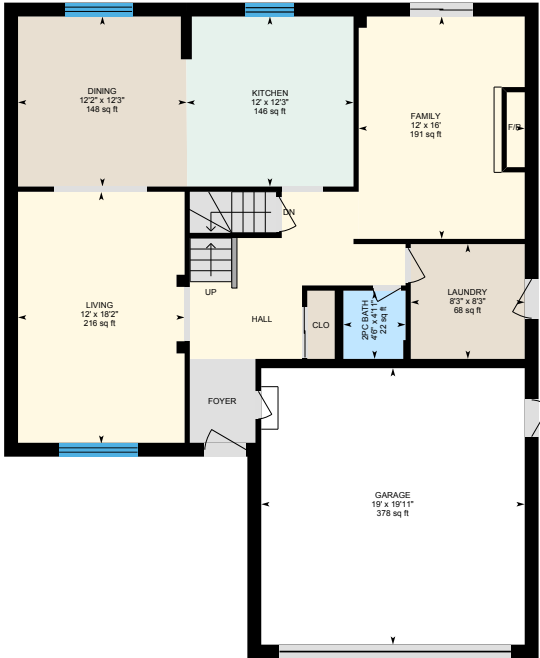

# 752 Laurier Ave, Milton, ON

White regions are excluded from total floor area in iGUIDE floor plans. All room dimensions and floor areas must be considered approximate and are subject to independent verification.

752 Laurier Ave, Milton, ON

White regions are excluded from total floor area in iGUIDE floor plans. All room dimensions and floor areas must be considered approximate and are subject to independent verification.