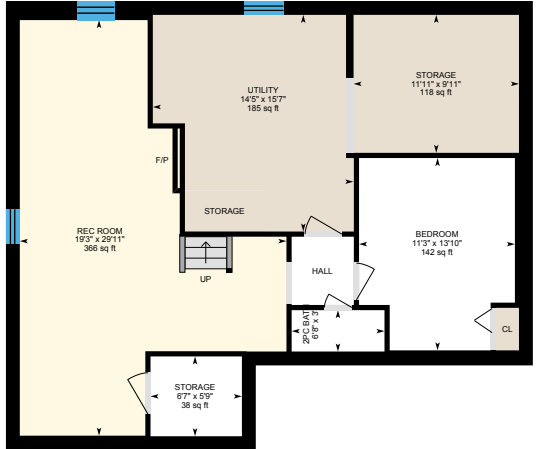

# 752 Laurier Ave, Milton, ON

White regions are excluded from total floor area in iGUIDE floor plans. All room dimensions and floor areas must be considered approximate and are subject to independent verification.

752 Laurier Ave, Milton, ON

White regions are excluded from total floor area in iGUIDE floor plans. All room dimensions and floor areas must be considered approximate and are subject to independent verification.